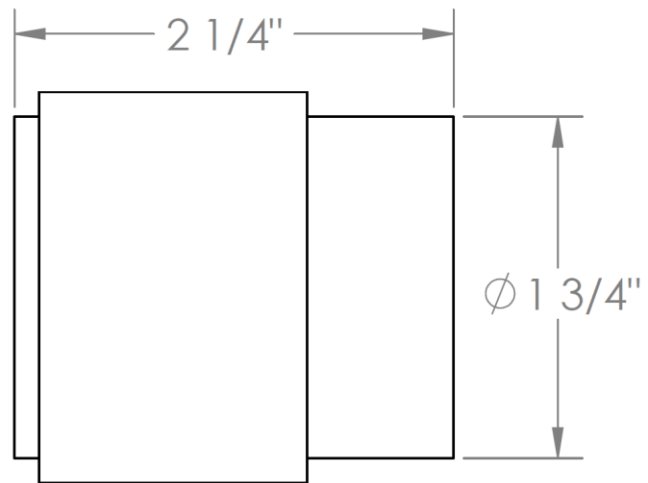

27-WTR-CL14

Wall Mounted Trim with Alignment Kit

For use with SS-TS200-C, SS-TS200-H, SS-TS150-C, SS-TS150-H, SS-WD2, SS-WD3, SS-VCWD2 or SS-VCWD3 concealed rough

WATERMARK DESIGNS 5/25/2018

27-WTR-CL15

Wall Mounted Shower Trim with Alignment Kit

For use with SS-TS200-C, SS-TS200-H, SS-TS150-C, SS-TS150-H, SS-WD2, SS-WD3, SS-VCWD2, or SS-VCWD3 concealed rough

WATERMARK DESIGNS 5/1/2018

27-WTR-CL16

Wall Mounted Shower Trim

Includes Alignment Kit

Requires SS-TS200-C, SS-TS200-H, SS-TS150-C, SS-TS150-H,
SS-WD2, SS-WD3, SS-VCWD2 or SS-VCWD3 concealed rough