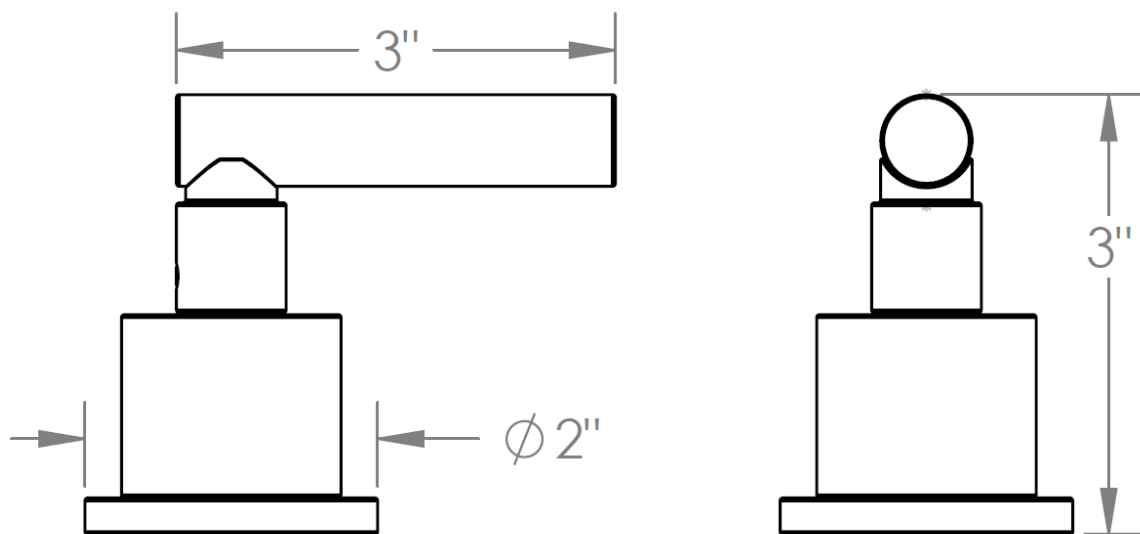

27-WTR-CL14

Wall Mounted Trim with Alignment Kit

For use with SS-TS200-C, SS-TS200-H, SS-TS150-C, SS-TS150-H, SS-WD2, SS-WD3, SS-VCWD2 or SS-VCWD3 concealed rough

WATERMARK DESIGNS 5/25/2018

27-WTR-CL15

Wall Mounted Shower Trim with Alignment Kit

For use with SS-TS200-C, SS-TS200-H, SS-TS150-C, SS-TS150-H, SS-WD2, SS-WD3, SS-VCWD2, or SS-VCWD3 concealed rough

WATERMARK DESIGNS 5/1/2018

27-WTR-CL16

Wall Mounted Shower Trim

Includes Alignment Kit

Requires SS-TS200-C, SS-TS200-H, SS-TS150-C, SS-TS150-H,
SS-WD2, SS-WD3, SS-VCWD2 or SS-VCWD3 concealed rough