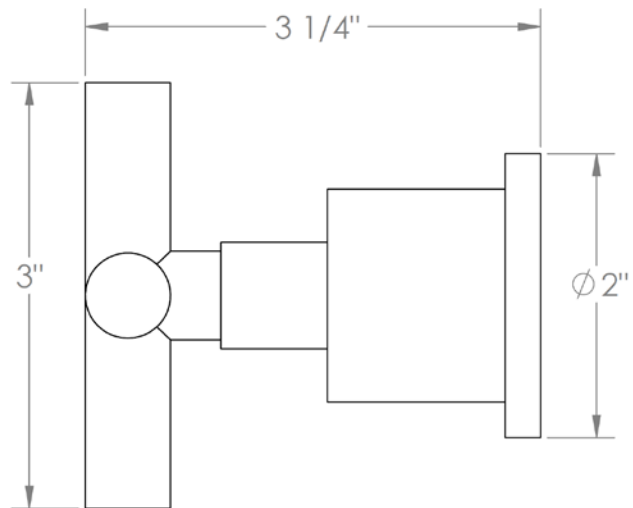

27-WTR-CL14

Wall Mounted Trim with Alignment Kit

For use with SS-TS200-C, SS-TS200-H, SS-TS150-C, SS-TS150-H, SS-WD2, SS-WD3, SS-VCWD2 or SS-VCWD3 concealed rough

WATERMARK DESIGNS 5/25/2018

27-WTR-CL15

Wall Mounted Shower Trim with Alignment Kit

For use with SS-TS200-C, SS-TS200-H, SS-TS150-C, SS-TS150-H, SS-WD2, SS-WD3, SS-VCWD2, or SS-VCWD3 concealed rough

WATERMARK DESIGNS 5/1/2018

27-WTR-CL16

Wall Mounted Shower Trim

Includes Alignment Kit

Requires SS-TS200-C, SS-TS200-H, SS-TS150-C, SS-TS150-H,
SS-WD2, SS-WD3, SS-VCWD2 or SS-VCWD3 concealed rough