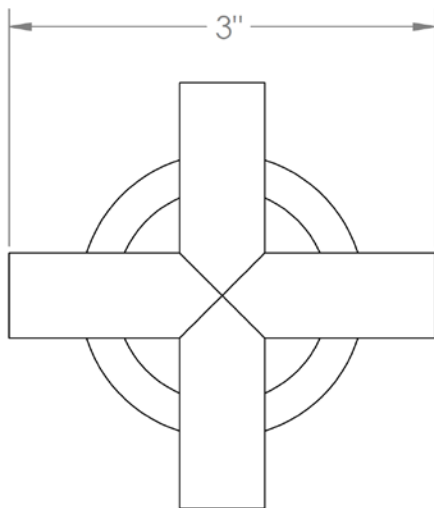

27-WTR-CL14

Wall Mounted Trim with Alignment Kit

For use with SS-TS200-C, SS-TS200-H, SS-TS150-C, SS-TS150-H, SS-WD2, SS-WD3, SS-VCWD2 or SS-VCWD3 concealed rough

WATERMARK DESIGNS 5/25/2018

27-WTR-CL15

Wall Mounted Shower Trim with Alignment Kit

For use with SS-TS200-C, SS-TS200-H, SS-TS150-C, SS-TS150-H, SS-WD2, SS-WD3, SS-VCWD2, or SS-VCWD3 concealed rough

WATERMARK DESIGNS 5/1/2018

27-WTR-CL16

Wall Mounted Shower Trim

Includes Alignment Kit

Requires SS-TS200-C, SS-TS200-H, SS-TS150-C, SS-TS150-H,
SS-WD2, SS-WD3, SS-VCWD2 or SS-VCWD3 concealed rough