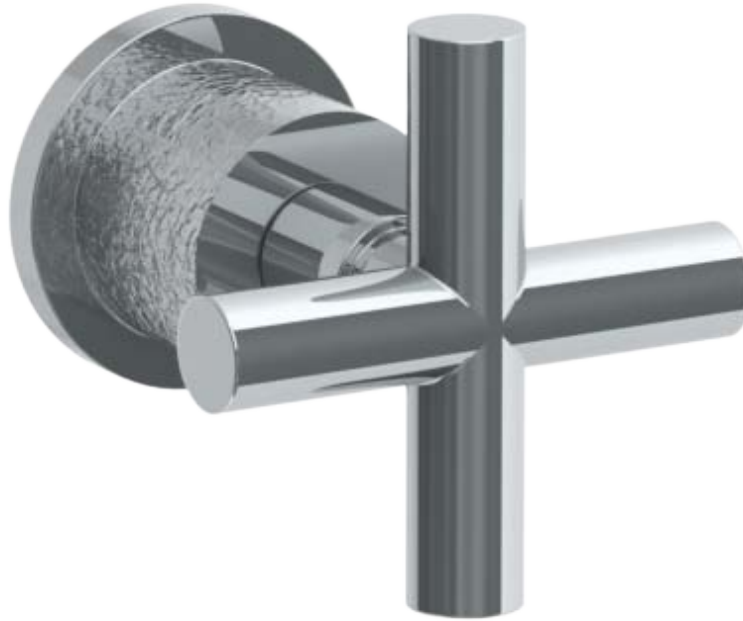

27-WTR-CL14

Wall Mounted Trim with Alignment Kit

For use with SS-TS200-C, SS-TS200-H, SS-TS150-C, SS-TS150-H, SS-WD2, SS-WD3, SS-VCWD2 or SS-VCWD3 concealed rough

WATERMARK DESIGNS 5/25/2018

27-WTR-CL15

Wall Mounted Shower Trim with Alignment Kit

For use with SS-TS200-C, SS-TS200-H, SS-TS150-C, SS-TS150-H, SS-WD2, SS-WD3, SS-VCWD2, or SS-VCWD3 concealed rough

WATERMARK DESIGNS 5/1/2018

27-WTR-CL16

Wall Mounted Shower Trim

Includes Alignment Kit

Requires SS-TS200-C, SS-TS200-H, SS-TS150-C, SS-TS150-H,
SS-WD2, SS-WD3, SS-VCWD2 or SS-VCWD3 concealed rough